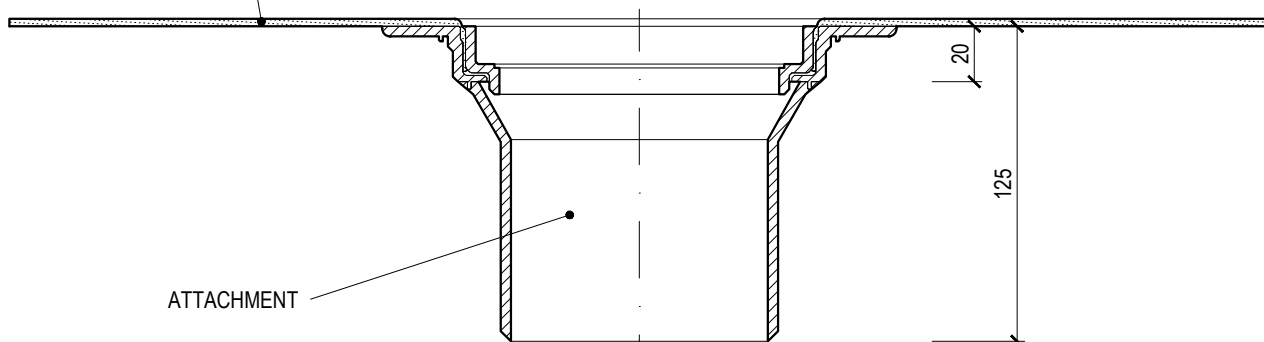

SLEEVE FOR CONNECTION
TO HYDRO-INSULATION

ATTACHMENT FOR TERRACE OUTLETS

TYPE: TWTN v300 PVC

CODE: 212210300

SCALE: 1:3

WEIGHT: 0,89 kg

MATERIAL: POLYAMIDE

TOPWET[®]
ROOF ELEMENTS