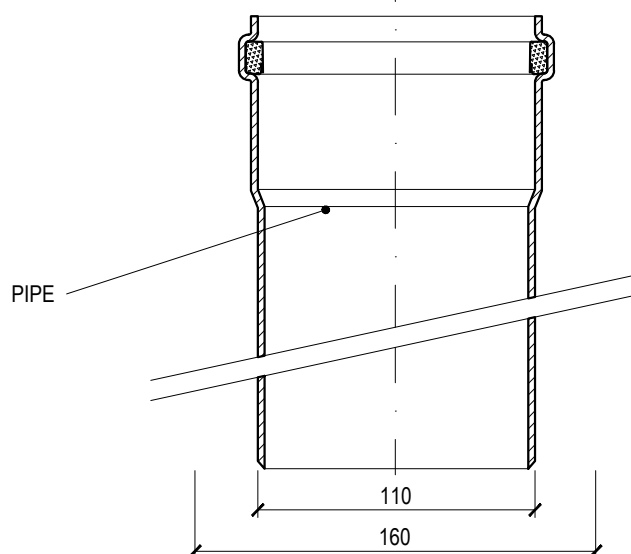

SLEEVE FOR CONNECTION
TO HYDRO-INSULATION

ATTACHMENT FOR TERRACE OUTLETS

TYPE: TWTN v300 PVC

CODE: 212210300

SCALE: 1:3

WEIGHT: 0,89 kg

MATERIAL: POLYAMIDE

TOPWET[®]
ROOF ELEMENTS