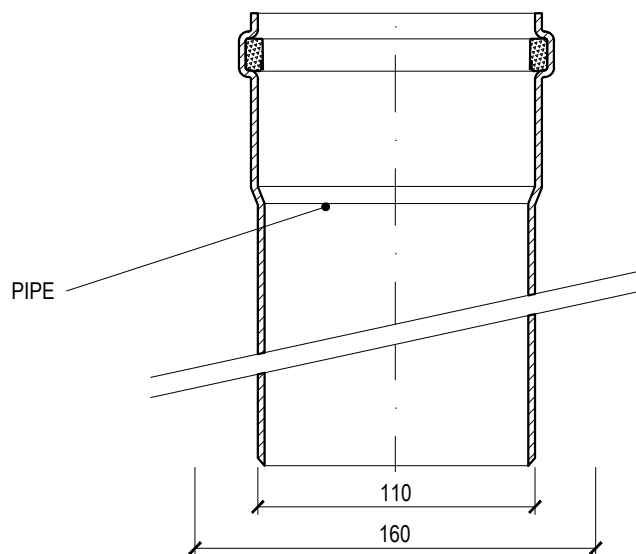

SLEEVE FOR CONNECTION  
TO HYDRO-INSULATION

**ATTACHMENT FOR TERRACE OUTLETS**

TYPE: TWTN v300 BIT

CODE: 212110300

SCALE: 1:3

WEIGHT: 0,89 kg

MATERIAL: POLYAMIDE

**TOPWET®**  
**ROOF ELEMENTS**