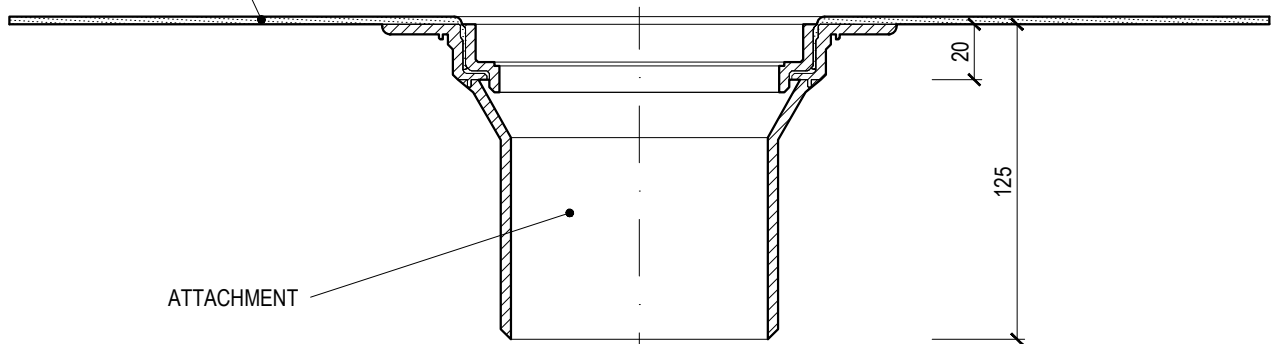

SLEEVE FOR CONNECTION  
TO HYDRO-INSULATION

**ATTACHMENT FOR TERRACE OUTLETS**

TYPE: TWTN v300 BIT

CODE: 212110300

SCALE: 1:3

WEIGHT: 0,89 kg

MATERIAL: POLYAMIDE

**TOPWET®**  
**ROOF ELEMENTS**